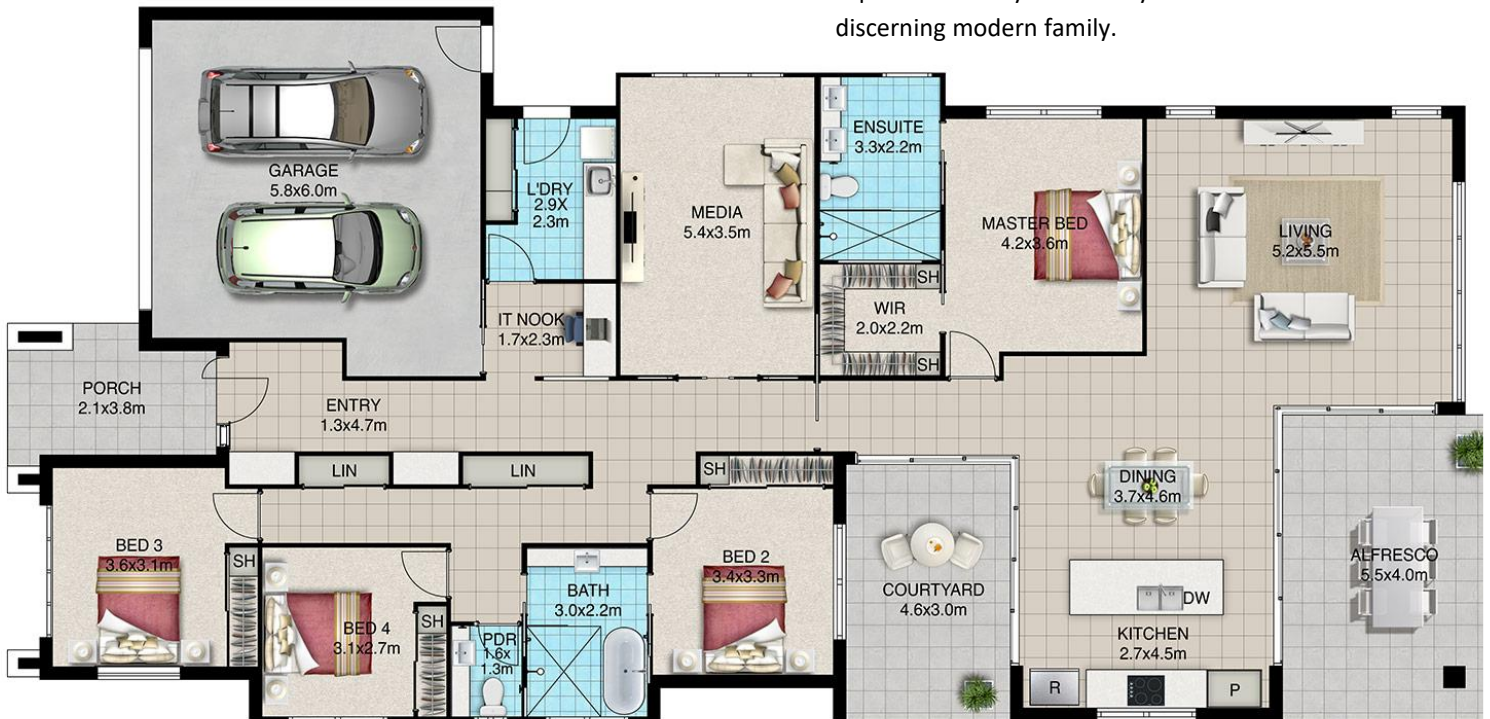

Wild Rose

4 BED + 2 CAR + 2.5 BATH + MEDIA

WILD ROSE 282

TOTAL HOUSE SIZE:	282.2 M2
HOUSE LENGTH:	26.58 M
HOUSE WIDTH:	13M
MIN LOT WIDTH:	14 M

Continue to fall in love with the classic Hampton's inspired range Wild Rose 282. Encompassing both beach aesthetics and modern living demands the house blooms with appeal. The gorgeous facade juxtaposes timber cladding with feature stone columns. Natural light permeates the home with extended glass windows and striking corner stacking doors that seamlessly bind you with nature. Entertaining is a breeze with your chefs kitchen and open plan living and dining that lead to multiple alfresco areas. Relax in your media room or four bedrooms, Master with private ensuite and WIR. Boasting separate laundry and study this home caters for the most discerning modern family.

WILD ROSE 282