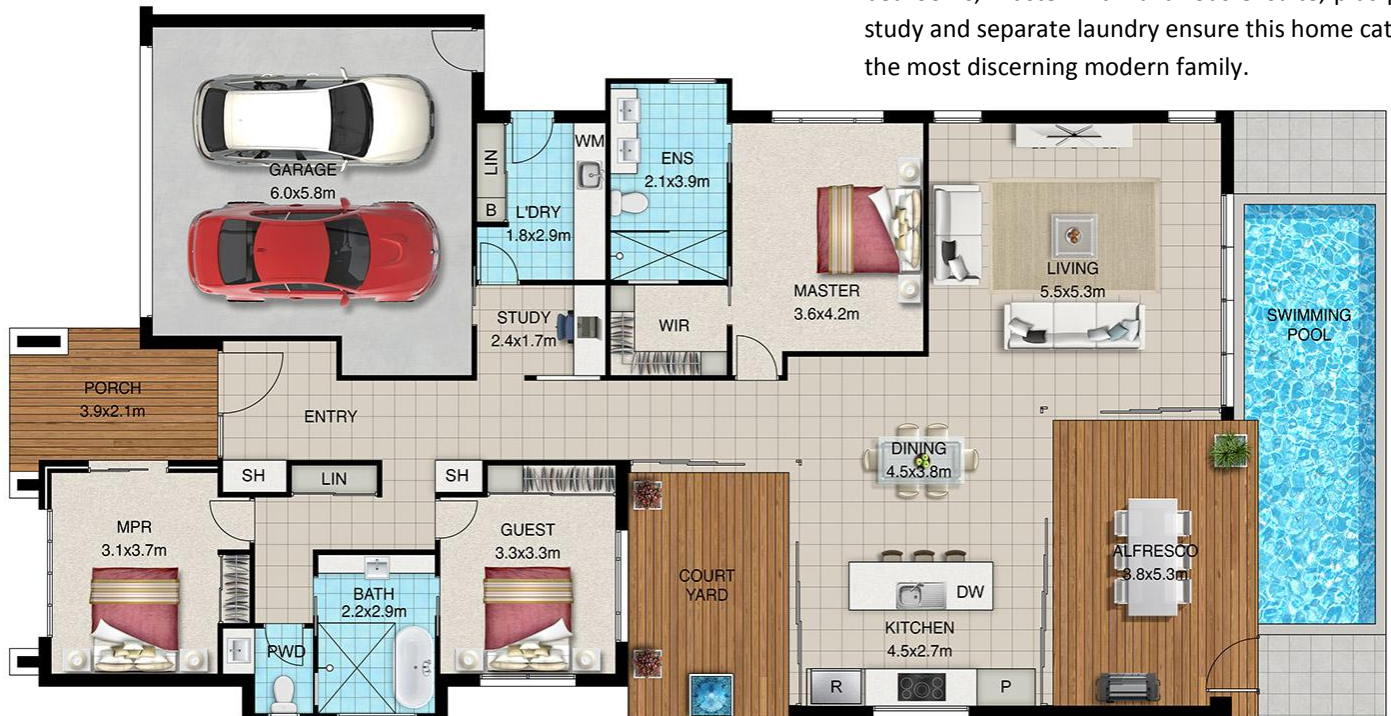

3 BED 2 CAR 2.5 BATH

WILD ROSE 243

TOTAL HOUSE SIZE: 243.3 M2
HOUSE LENGTH: 22.43 M
HOUSE WIDTH: 13.2 M
MIN LOT WIDTH: 15 M

Look Homes proudly presents the Wild Rose. Fall in love with this classic Hamptons inspired home that blooms with aesthetic beach appeal. The gorgeous façade juxtaposes timber cladding with feature stone columns. Natural light permeates the home with extended glass windows and striking corner stacking doors highlighting natural panorama views. Entertaining is a breeze with your chef's kitchen and open plan dining and living that join seamlessly with your profuse outdoor alfresco and additional private courtyard with feature garden. Boasting three large bedrooms, Master with luxurious ensuite, plus private study and separate laundry ensure this home caters for the most discerning modern family.

WILD ROSE 243