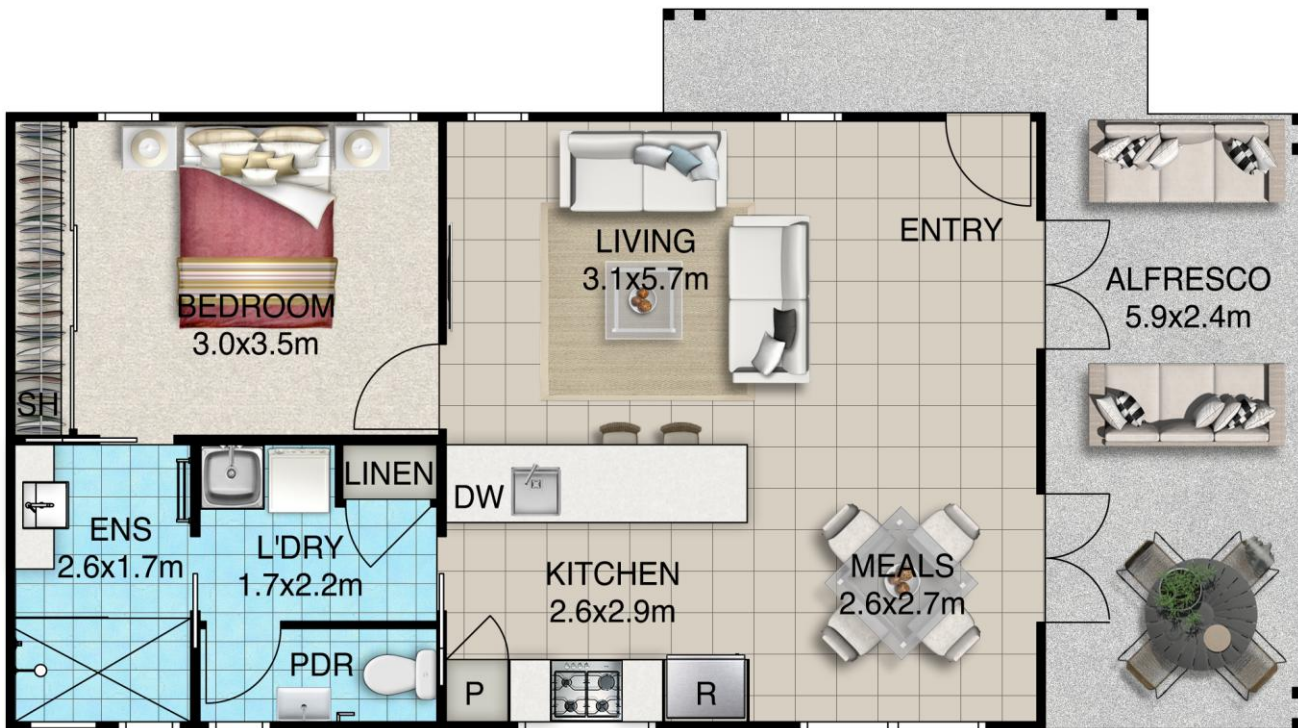

1 BED + 1 BATH

SNOWBELL 81

TOTAL HOUSE SIZE: 81 M2
HOUSE LENGTH: 12.52 M
HOUSE WIDTH: 6.95M

Grand granny flat that encapsulates Hampton's aesthetic with spacious living. Enter through French doors to an open plan living and full-size chef's kitchen and dining room. Rest in your large Master suite or relax in your dual living outdoor alfresco with wrap around porch.

SNOWBELL 81