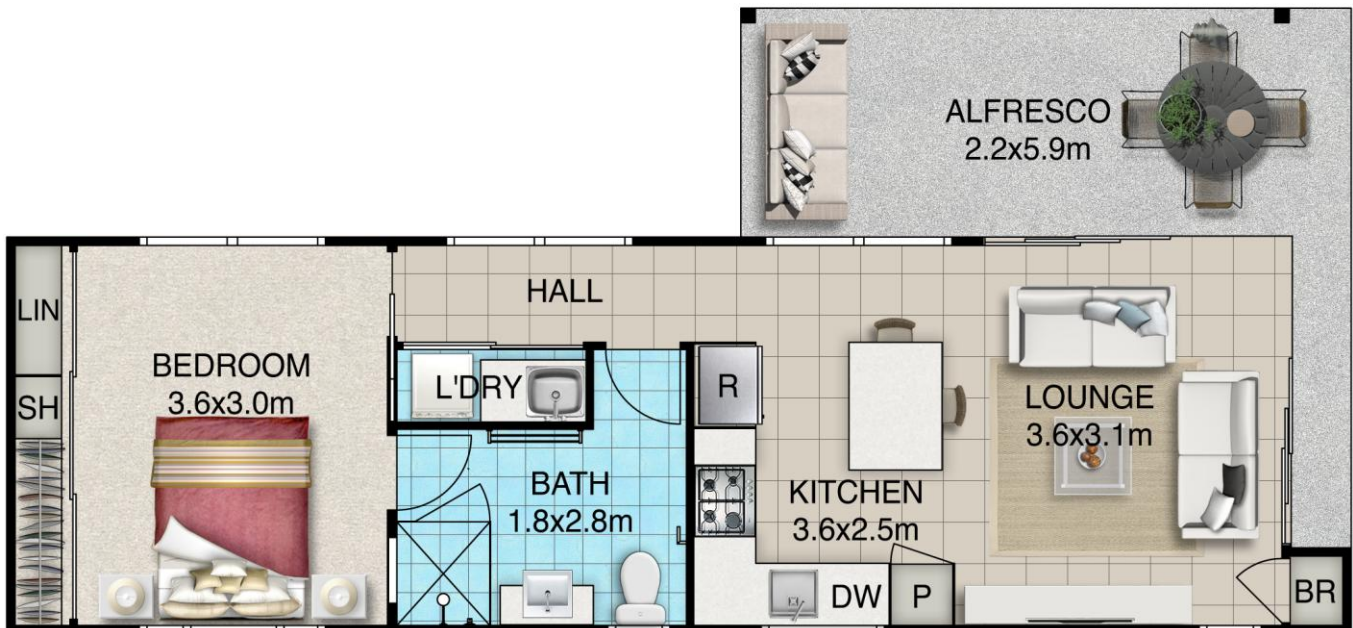

**1 BED + 1 BATH**

# SILVERBELL 60

**TOTAL HOUSE SIZE: 60 M2**  
**HOUSE LENGTH: 12.97 M**  
**HOUSE WIDTH: 6.03M**

The delightful Silverbell 60 is a modern single guest room granny flat that values seamless connection with the outdoors. This light filled abode hosts an array of glass doors that bind you with dual covered alfresco living areas.