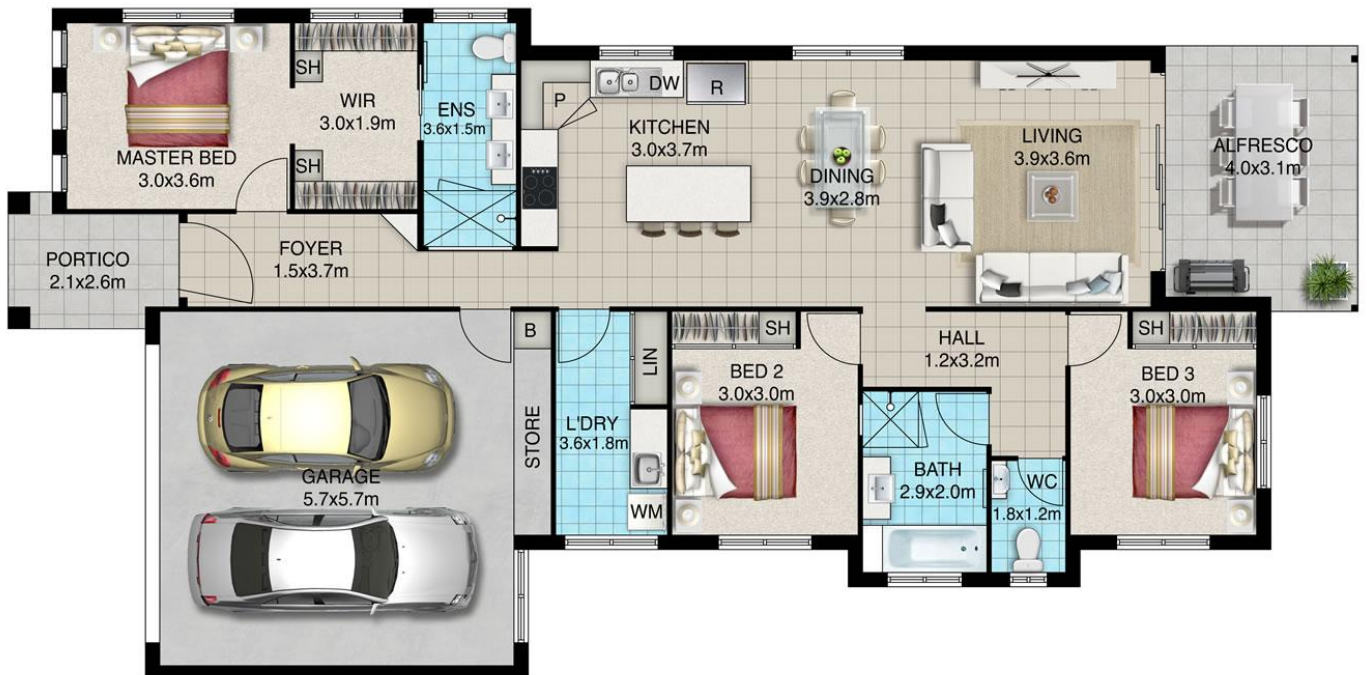

RED GUM 172

TOTAL HOUSE SIZE: 172.3 M2
HOUSE LENGTH: 22.2 M2
HOUSE WIDTH: 10.8 M
MIN LOT WIDTH: 12.5 M

FACADE OPTIONS

If you want easy living than the RED GUM is the home for you. This delightful home features three generous sized bedrooms plus a study nook and separate laundry. With matching his and her walk-through robe in the Master that leads you to your private ensuite.

3 BED 2 CAR 2 BATH

It's the open plan layout that makes this house so comfortable to navigate. Enjoy cooking in your large modern kitchen while being able to look through the house to your outdoor alfresco. The RED GUM encapsulates easy modern living at its best.