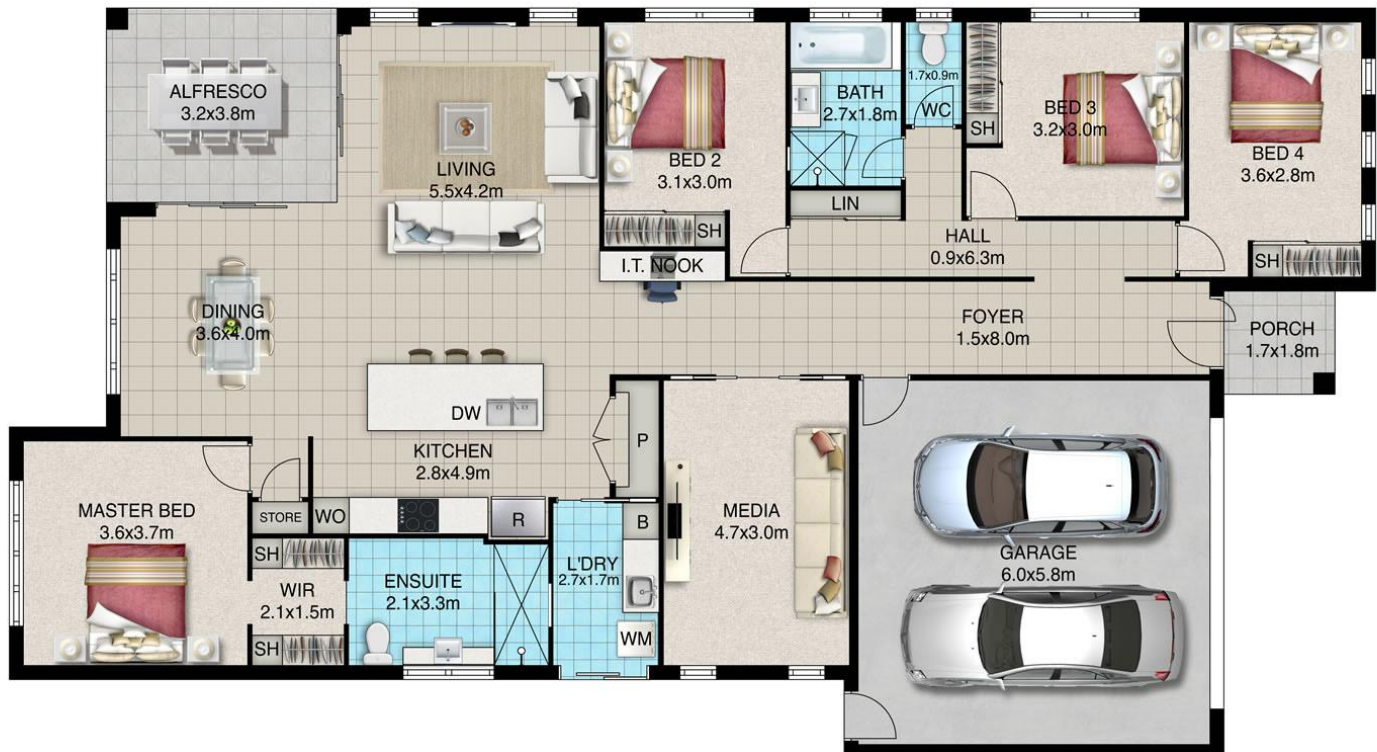

MOUNTAIN ASH 233

| | |
|--------------------------|----------------|
| TOTAL HOUSE SIZE: | 233 M2 |
| HOUSE LENGTH: | 22.52 M |
| HOUSE WIDTH: | 12.36 M |
| MIN LOT WIDTH: | 18 M |

4 BED 2 CAR 2 BATH + MEDIA

Nature and nurture are synonymously captured in the divine Mountain Ash. Beautiful mountain aesthetics are gloriously depicted with a double gable facade and timber feature cladding. The family will feel perfectly nestled in this four bedroom abode with luxurious additions including a chef's kitchen, media room, study nook and Master with private his and her walk-in-robe and ensuite with bath for ultimate relaxation.

Designed to capture the outdoors and surrounding views, light permeates the home through large windows and bi-fold doors that conjoin seamlessly for family friendly entertaining and cross ventilation. You and your family will certainly live well and breathe easy as you unwind in the glorious Mountain Ash.