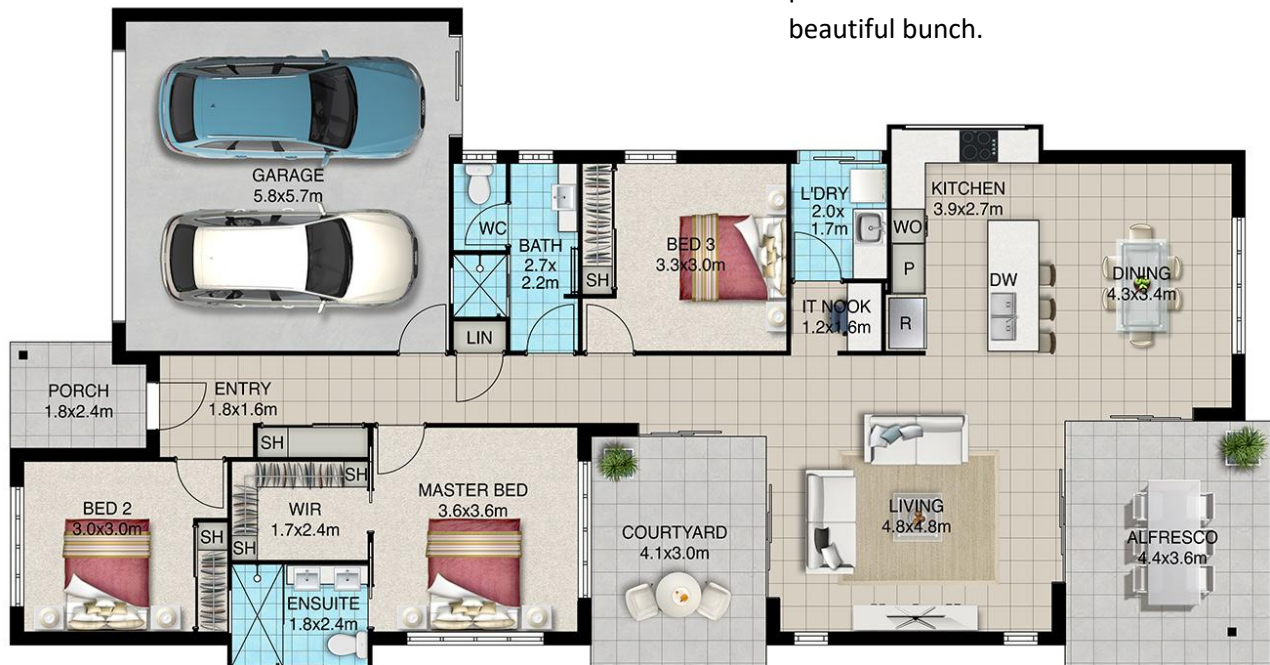

3 BED 2 CAR 2 BATH

WILD ROSE 190

TOTAL HOUSE SIZE:	189.5 M
HOUSE LENGTH:	24.74 M
HOUSE WIDTH:	11.65 M
MIN LOT WIDTH:	13 M

The Wild Rose 190 endeavours to emulate the sophistication synonymous with the Wild Rose collection. A modern box facade welcomes you home. Light illuminates your grand entry and the open plan layout leads you directly to your chefs kitchen and adjoining dining and living areas. The scent of fresh air breezes throughout the home entering through multiple alfresco zones.

Featuring three bedrooms, Master with WIR and private ensuite the Wild Rose 190 is the pick of a beautiful bunch.

WILD ROSE 190