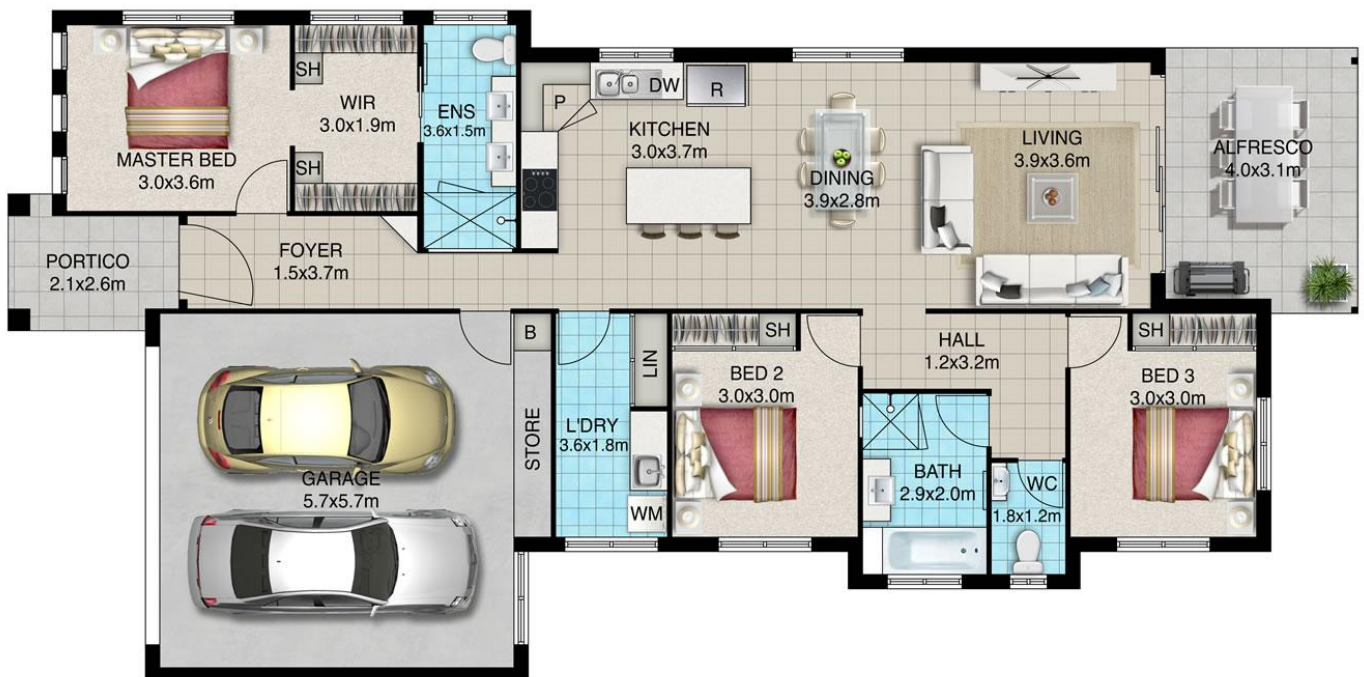

RED GUM 172

TOTAL HOUSE SIZE: 172.3 M2
HOUSE LENGTH: 22.2 M2
HOUSE WIDTH: 10.8 M
MIN LOT WIDTH: 12.5 M

FACADE OPTIONS

If you want easy living than the RED GUM is the home for you. This delightful home features three generous sized bedrooms plus a study nook and separate laundry. With matching his and her walk-through robe in the Master that leads you to your private ensuite.

3 BED 2 CAR 2 BATH

It's the open plan layout that makes this house so comfortable to navigate. Enjoy cooking in your large modern kitchen while being able to look through the house to your outdoor alfresco. The RED GUM encapsulates easy modern living at its best.